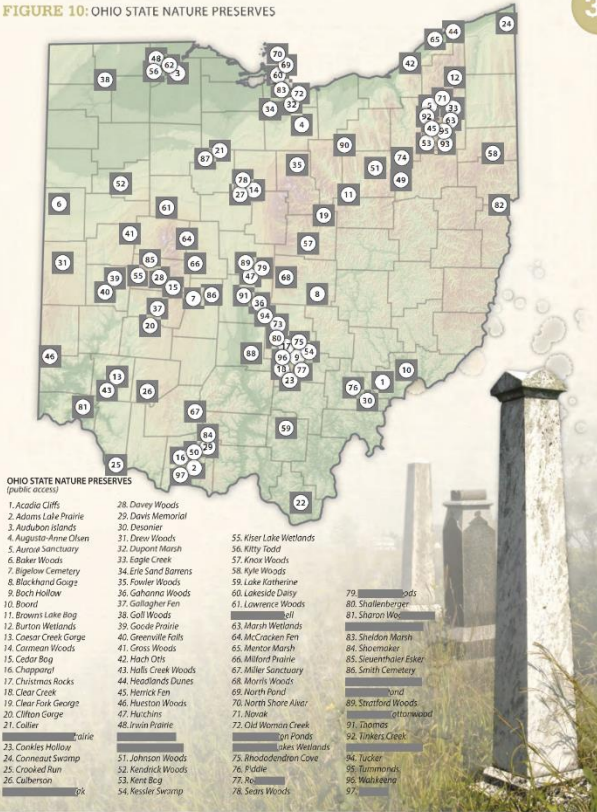

Exhibit N Statewide Comprehensive Outdoor Recreation Plan (SCORP)

FIGURE 10: OHIO STATE NATURE PRESERVES

39

OHIO STATE NATURE PRESERVES

57

FO

...southeast Ohio. The eleventh meeting was ... with state park managers from across Ohio

TABLE 7: COUNTY PARK DISTRICTS IN OHIO

PARK DISTRICT	
1. Ashland County Park District	
2. Ashtabula County Metro Parks	
3. Metro Parks of Butler County	
4. Carroll County Park District	
5. Clark County Park District	
6. Clermont County Park District	
7. Cleveland Metroparks	
8. Clinton County Park District	
9. Columbiana County Park District	
10. Columb & Franklin County Metroparks	
11. Coshocton Park District	
12. Crawford Park District	
13. Darke County Park District	
14. Defiance County Park District	
15. Preservation Parks of Delaware County	
16. Erie Metroparks	
17. Fairfield County Parks	
18. Five Rivers Metroparks	
19. Friendship Park District	
20. Geauga Park District	
21. Greene County Parks & Trails	
22. Guernsey County Park District	
23. Great Parks of Hamilton County	
24. Hancock Park District	
25. Hardin County Veterans Memorial Park	
26. Henry County Park District	
27. Heritage Trails Park District	
28. Holmes County Park District	
29. Huron County Park District	
30. Johnny Appleseed Metropolitan Park District	
31. Knox County Park District	
32. Lake Metroparks	
33. Licking Park District	
34. Lorain County Metroparks District	
35. Madison County Park District	
36. Marion County Park District	
37. Medina County Park District	
38. Meigs County Park District	
39. Miami County Park District	
40. Mill Creek Park District	
41. Monroe County Park District	
42. Muskingum Valley Park District	
43. The Olander Park System	
44. O. O. McIntyre Park District	
45. Paulding County Park District	
46. Pickaway County Park District	
47. Portage Park District	
48. Preble County Park District	
49. Richland County Park District	
50. Ross County Park District	
51. Sandusky County Park District	
52. Seneca County Park District	
53. Shelby County Park District	
54. Stark County Park District	
55. Metroparks Serving Summit County	
56. Metroparks of the Toledo Area	
57. Trumbull County Metropark District	
58. Van Wert County Park District	
59. Warren County Park District	
60. Wayne County Park District	
61. Wood County Park District	

53

COUNTY PARK DISTRICTS

Information for tables six and seven provided by the Ohio Parks and Recreation Association