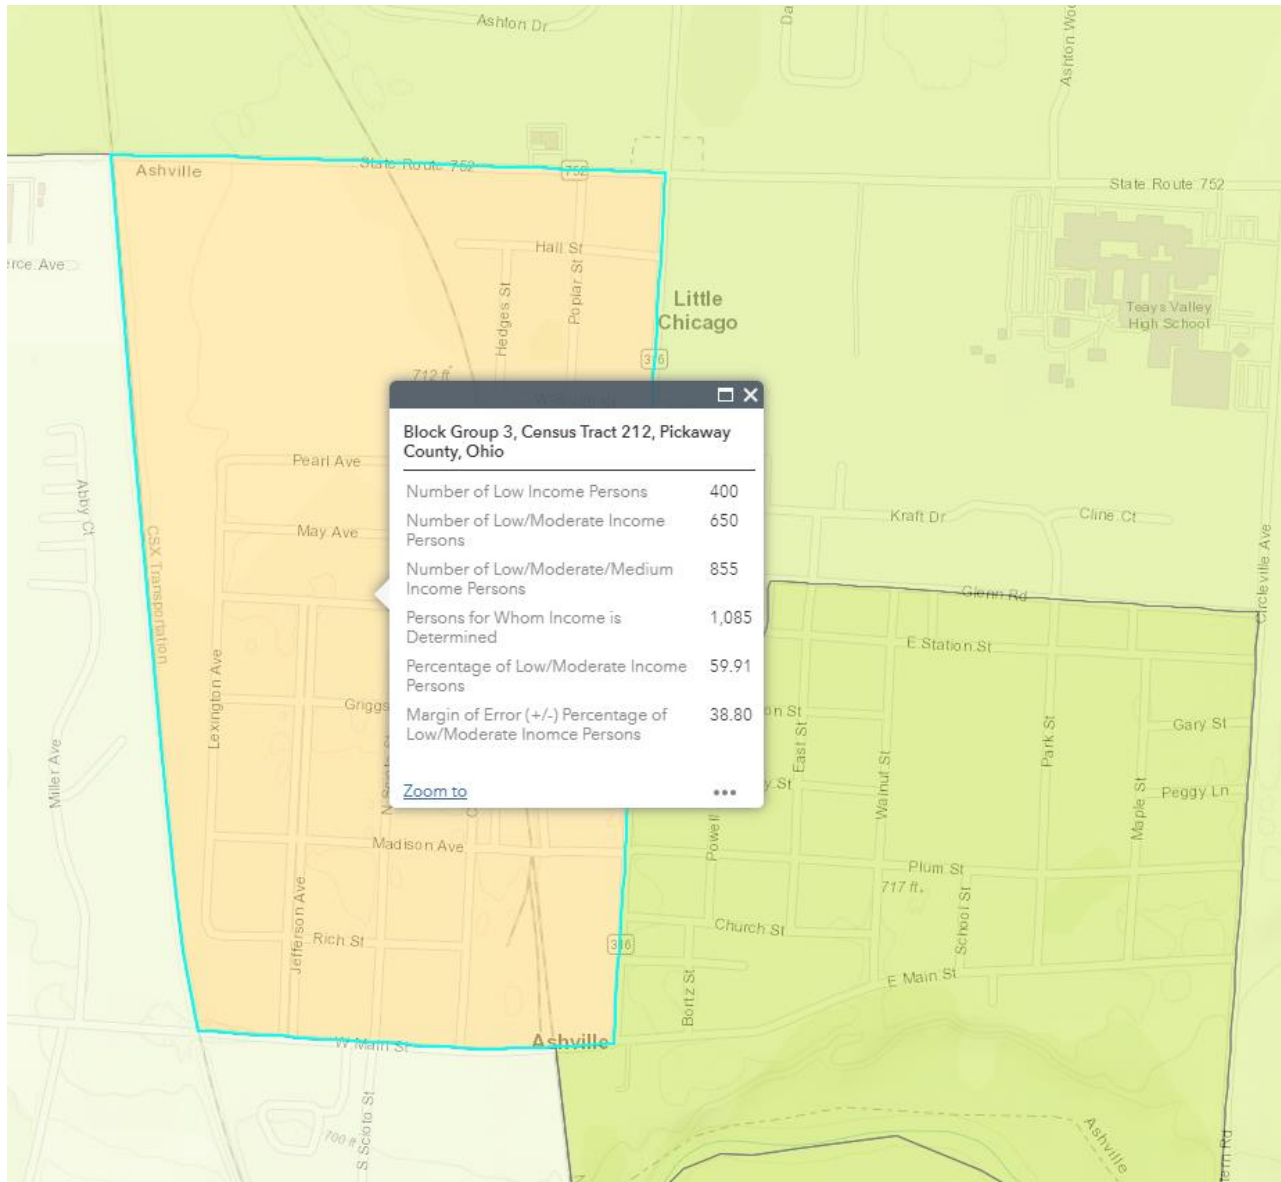

Exhibit Five LMI & Households

2011-2015 LMI Census Tract and Block Group Data for Ohio Non-Entitlement Counties					
Area	Low Pop	Low-Mod Pop	LMI Universe	LMI Percent	Margin of
Pickaway County					
Census Tract 212	1,635	2,930	7,665	38.23%	
Block Group 1	845	1,230	4,130	29.78%	+/-8.81
Block Group 2	325	510	1,070	47.66%	+/-20.37
Block Group 3	400	650	1,085	59.91%	+/-38.80
Block Group 4	20	100	750	13.33%	+/-12.40
Block Group 5	45	440	630	69.84%	+/-43.65

Exhibit Five LMI & Households Continued

2019 American Community Survey

American Community Survey: Block Group 3, Census Tract 212, Pickaway County, Ohio

Population

	Block Group 3, Census Tract 212, Pickaway County, Ohio	Pickaway County, Ohio	Ohio	United States
Total Population	805	57,762	11,655,397	324,697,795
	-37.9% ↓	2.6% ↑	0.8% ↓	3.4% ↑
Total Population:	408	30,389	5,711,765	159,886,919
Male	50.7%	52.6%	49.0%	49.2%
	-34.5% ↓	2.5% ↑	1.1% ↑	3.5% ↑
Total Population:	397	27,373	5,943,632	164,810,876
Female	49.3%	47.4%	51.0%	50.8%
	-41.1% ↓	2.8% ↑	0.6% ↓	3.3% ↑

[← Back to Map](#)

Exhibit Five LMI & Households Continued

Local Data Search

INFO: License USA.com data or add it to your website.

[USA.com / Ohio / Pickaway County / Ashville / 43103 / Census Tract 021200 / Block Group 021200-3](#)